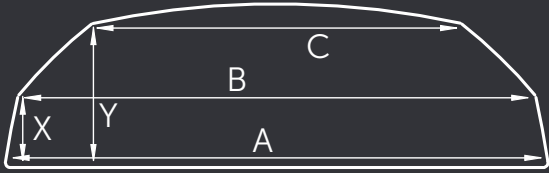

Ooni Karu 12 Dimensions

19.8" (505 mm)

Oven door opening dimensions

X: 1.5" (40 mm) Y: 3.2" (82 mm)

A: 13" (344 mm) B: 12" (328 mm) C: 9.1" (233 mm)