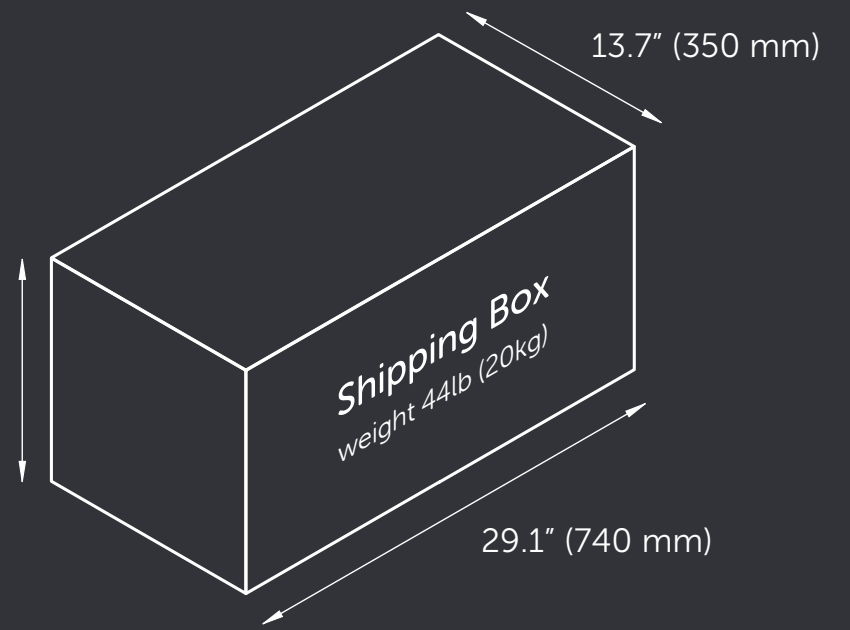

Ooni Karu 12 Dimensions

19.8" (505 mm)

Oven door opening dimensions

X: 1.5" (40 mm) Y: 3.2" (82 mm)

A: 13" (344 mm) B: 12" (328 mm) C: 9.1" (233 mm)