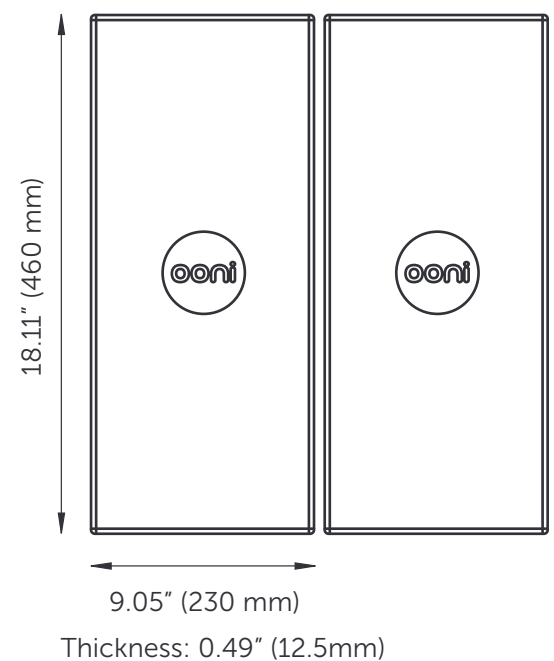

Ooni Pro 16 Dimensions

Oven door opening dimensions

X: 2.9" (75 mm) Y: 6.1" (156 mm)

A: 16" (408 mm) B: 16" (408 mm) C: 6.2" (158 mm)

23.2" (580 mm)

14.5" (360 mm)

32.2" (810 mm)

19.29" (490 mm)

18.11" (460 mm)

9.05" (230 mm)

Thickness: 0.49" (12.5mm)