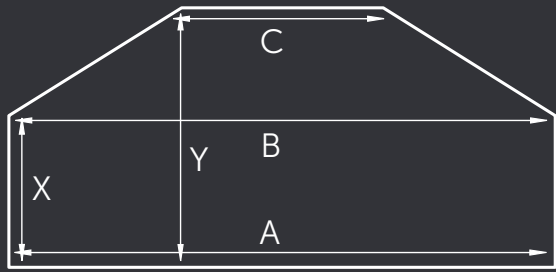

Ooni Pro 16 Dimensions

Oven door opening dimensions

X: 2.9" (75 mm) Y: 6.1" (156 mm)

A: 16" (408 mm) B: 16" (408 mm) C: 6.2" (158 mm)

23.2" (580 mm)

14.5" (360 mm)

32.2" (810 mm)

19.29" (490 mm)

18.11" (460 mm)

9.05" (230 mm)

Thickness: 0.49" (12.5mm)