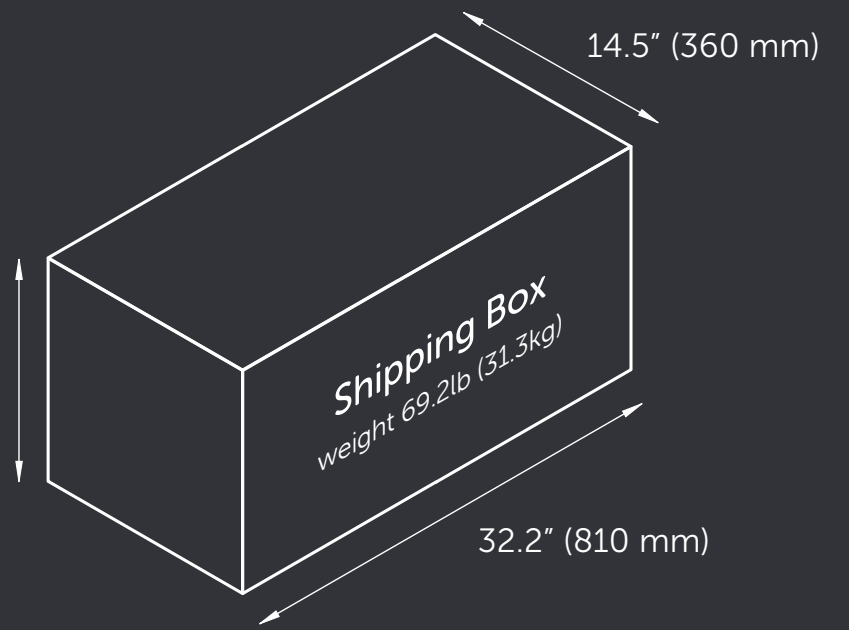

Ooni Pro 16 Dimensions

Oven door opening dimensions

X: 2.9" (75 mm) Y: 6.1" (156 mm)

A: 16" (408 mm) B: 16" (408 mm) C: 6.2" (158 mm)

23.2" (580 mm)

14.5" (360 mm)

32.2" (810 mm)

19.29" (490 mm)

18.11" (460 mm)

9.05" (230 mm)

Thickness: 0.49" (12.5mm)