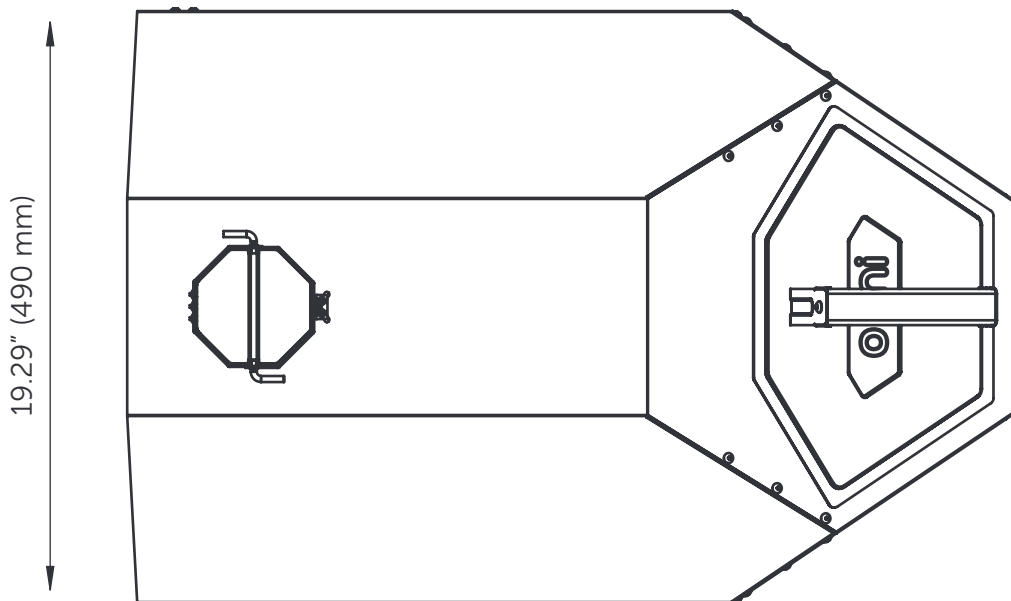

Ooni Pro 16 Dimensions

Oven door opening dimensions

X: 2.9" (75 mm) Y: 6.1" (156 mm)

A: 16" (408 mm) B: 16" (408 mm) C: 6.2" (158 mm)

23.2" (580 mm)

14.5" (360 mm)

32.2" (810 mm)

19.29" (490 mm)

18.11" (460 mm)

9.05" (230 mm)

Thickness: 0.49" (12.5mm)