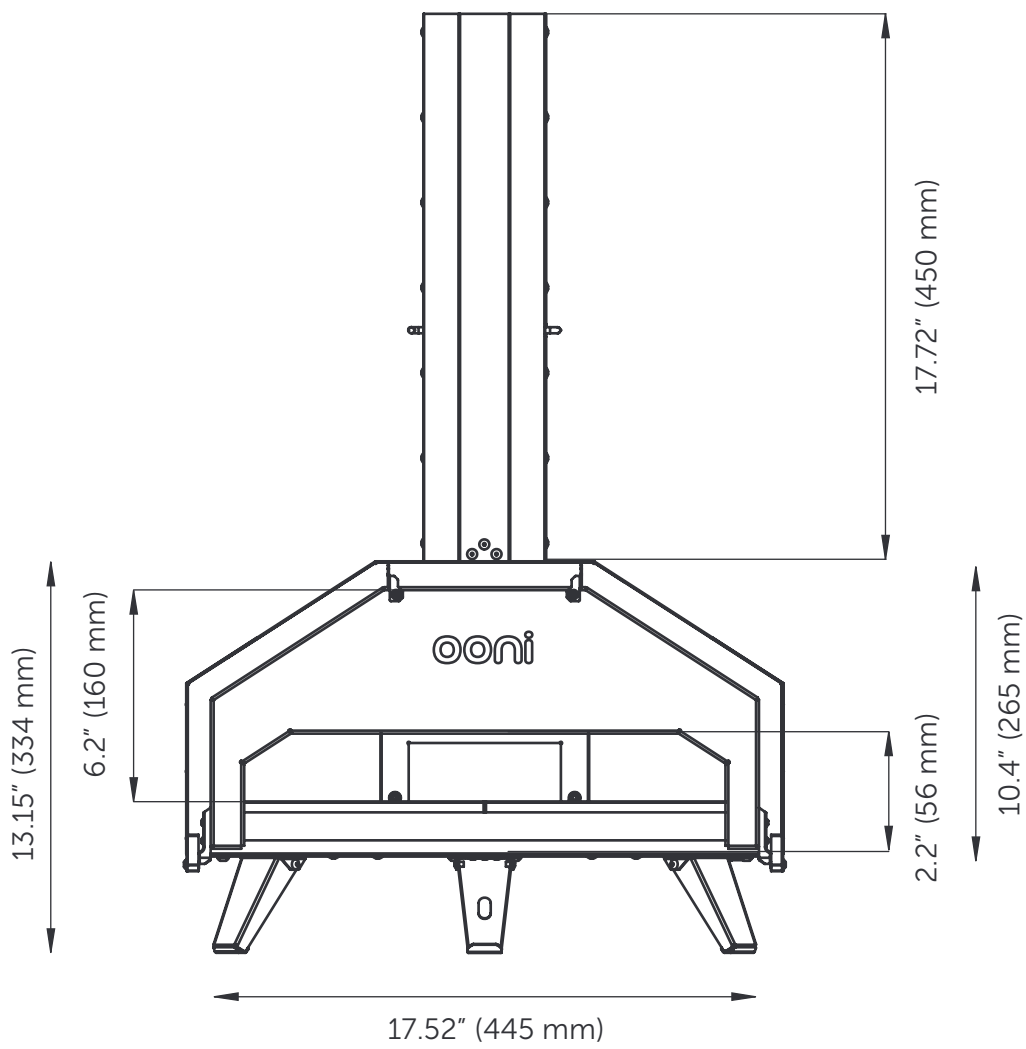

Ooni Pro 16 Dimensions

Oven door opening dimensions

X: 2.9" (75 mm) Y: 6.1" (156 mm)

A: 16" (408 mm) B: 16" (408 mm) C: 6.2" (158 mm)

23.2" (580 mm)

14.5" (360 mm)

32.2" (810 mm)

19.29" (490 mm)

18.11" (460 mm)

9.05" (230 mm)

Thickness: 0.49" (12.5mm)