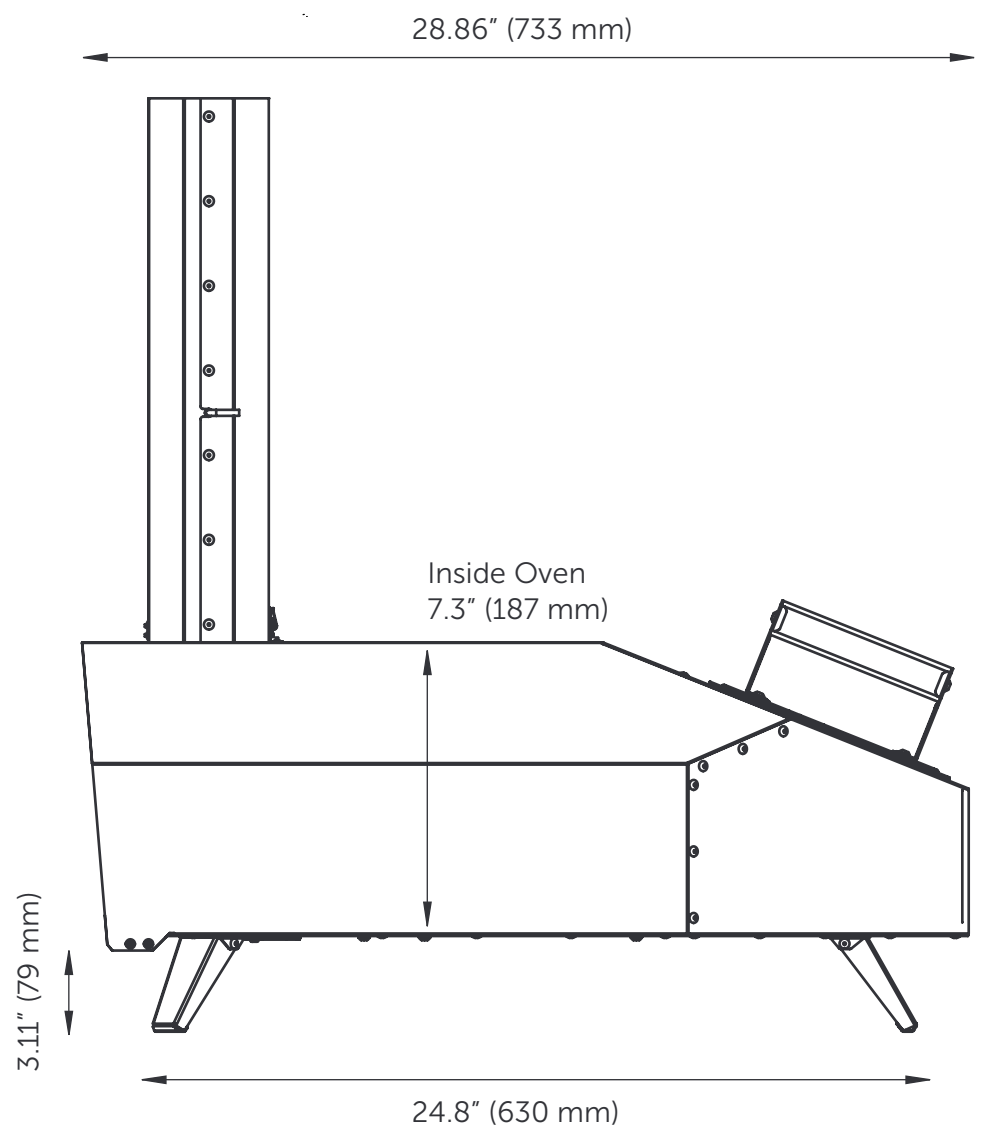

Ooni Pro 16 Dimensions

Oven door opening dimensions

X: 2.9" (75 mm) Y: 6.1" (156 mm)

A: 16" (408 mm) B: 16" (408 mm) C: 6.2" (158 mm)

23.2" (580 mm)

14.5" (360 mm)

32.2" (810 mm)

19.29" (490 mm)

18.11" (460 mm)

9.05" (230 mm)

Thickness: 0.49" (12.5mm)