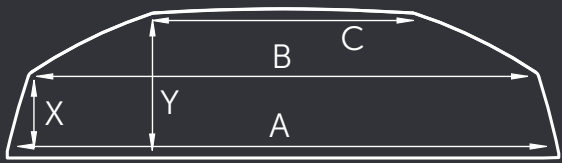

Ooni Koda 12 Dimensions

18.1" (460 mm)

Oven door opening dimensions

X: 1.1" (30 mm) Y: 3.2" (82 mm)

A: 13.8" (353 mm) B: 12.6" (322 mm) C: 6.4" (164 mm)