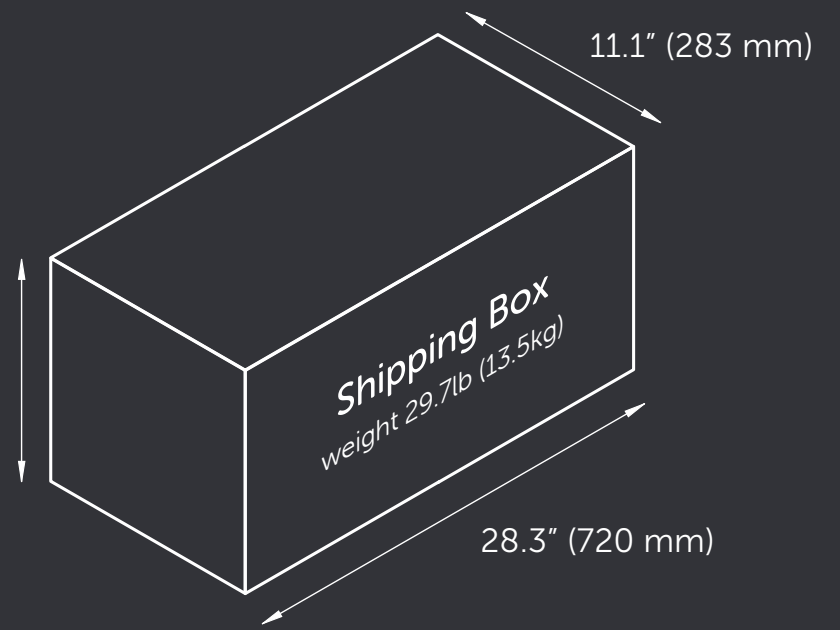

Ooni Koda 12 Dimensions

18.1" (460 mm)

Oven door opening dimensions

X: 1.1" (30 mm) Y: 3.2" (82 mm)

A: 13.8" (353 mm) B: 12.6" (322 mm) C: 6.4" (164 mm)